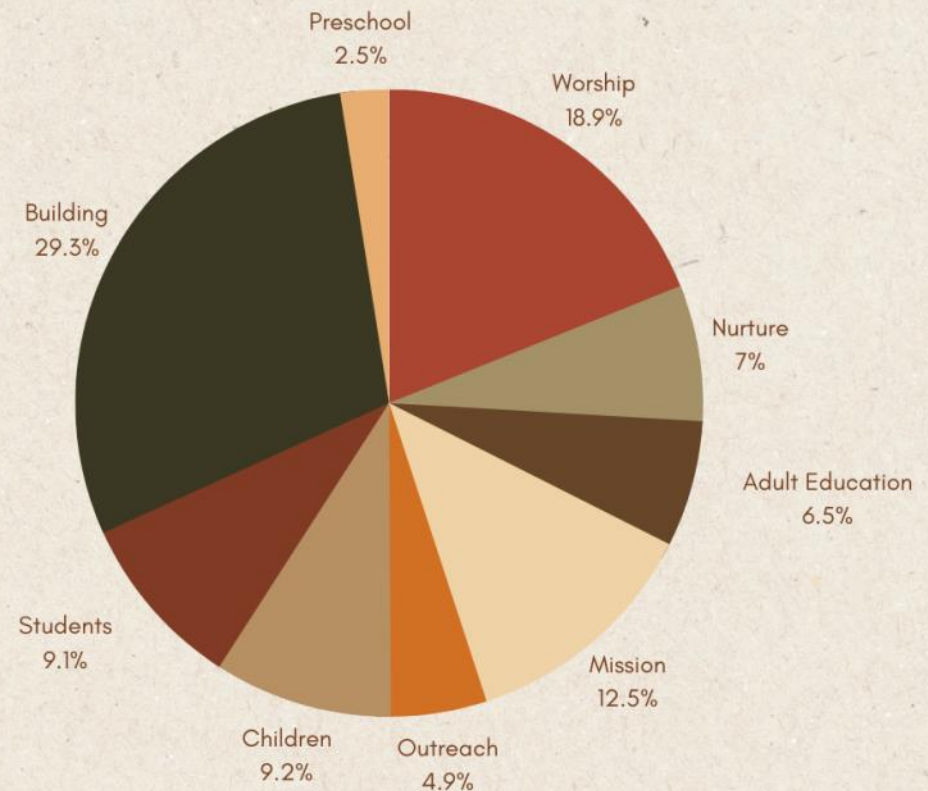

How we use our resources is a reflection of our love.

What we value in life influences how we invest our time, talents, and resources. Jesus puts it this way: Where your treasure is, there your heart will be also (Matthew 6:21).

Stewardship is about more than making sure there are enough funds to support our church. Our giving reveals what is in our hearts.

Look through these pages and see what McKendree is about: People. Doing life together. Connecting all through Christ.